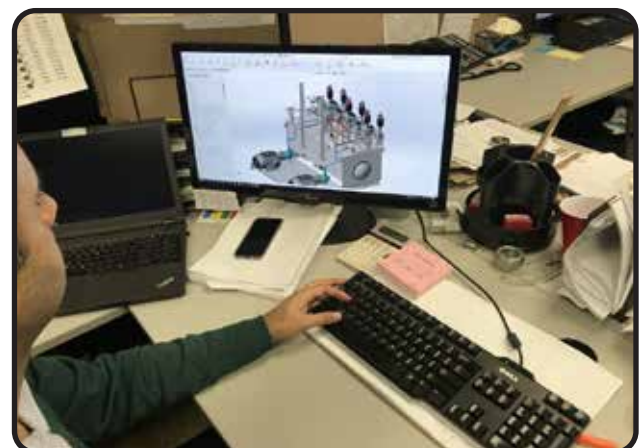

REPAIR AND DESIGN CAPABILITIES

Rexroth
Bosch Group

HYDAC

Kawasaki
Hydraulics

HYDRAFORCE

421 ROWNTREE DAIRY RD
UNIT#2, VAUGHAN, ONTARIO
L4L 8H1

800-650-7309 TOLL FREE
905-856-9994 TEL
905-856-9924 FAX

www.fluidpowerhouse.com

Canadian Fluid
Power Association
Association canadienne
d'énergie des fluides