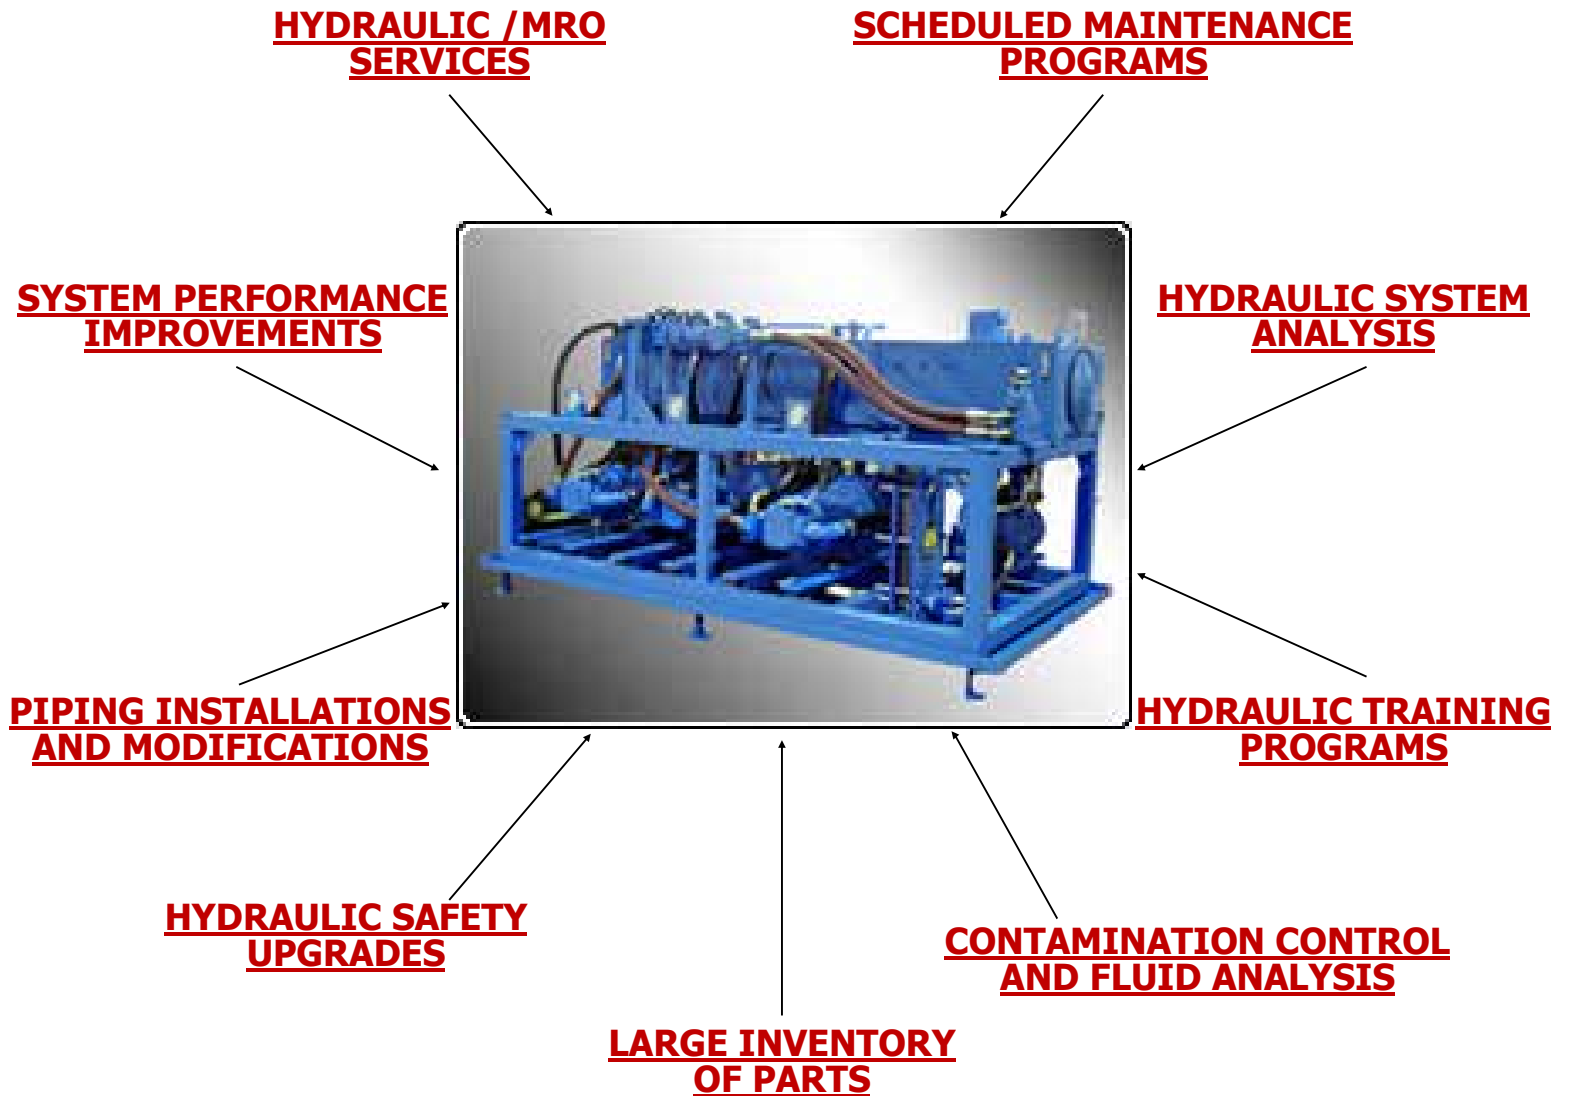

MEET YOUR NEW MAINTENANCE PARTNER

421 ROWNTREE DAIRY RD
UNIT#2, VAUGHAN, ONTARIO
L4L 8H1
www.fluidpowerhouse.com

800-650-7309 TOLL FREE
905-856-9994 TEL
905-856-9924 FAX
sales-tor@fluidpowerhouse.com

Canadian Fluid
Power Association
Association canadienne
d'énergie des fluides